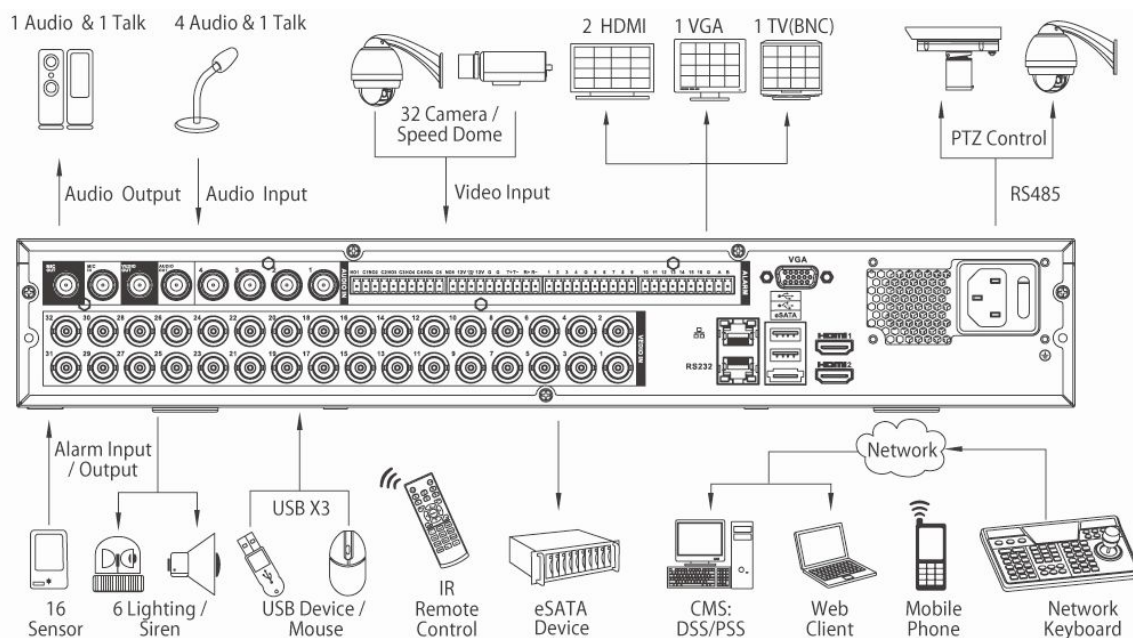

ST-RN2405 3205L-CVI

	selection, Digital zoom
Backup Mode	USB Device/eSATA Device/Internal SATA burner/Network
Network	
Ethernet	RJ-45 port (10/100M/1000M)
Network Functions	HTTP, IPv4/IPv6, TCP/IP, UPNP, RTSP, UDP, SMTP, NTP, DHCP, DNS, PPPOE, DDNS, FTP, IP Filter
Max. User Access	128 users
Smart Phone	iPhone, iPad, Android, Windows Phone
Storage	
Internal HDD	4 SATA ports, up to 16TB
External HDD	1 eSATA port (Max 4 SATA HDDs), up to 16TB
Auxiliary Interface	
USB Interface	3 ports (2 Rear), USB2.0
RS232	1 port, For PC communication & Keyboard
RS485	1 port RS485 for PTZ control, 1 port RS422 for Keyboard
General	
Power Supply	AC 100~240 V, 50/60 Hz
Power Consumption	40W
Working Environment	-10°C ~+55°C / 10%~90%RH / 86~106kpa
Dimension(W×D×H)	1.5U, 440mm×410mm×71mm
Weight	6KG(without HDD)

System Connection

*Takes ST-RN3205L-CVI as an example